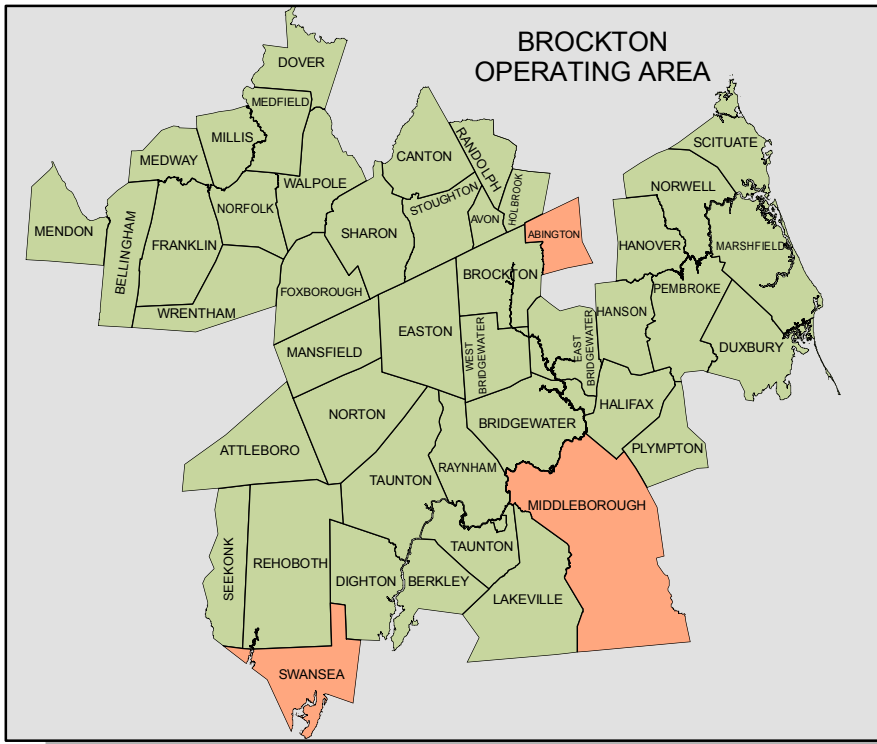

COLUMBIA GAS OF MASSACHUSETTS SERVICE TERRITORY

- FRANCHISE SERVICE TERRITORY
- LIMITED SERVICE AREA

Columbia Gas[®] of Massachusetts
A NiSource Company